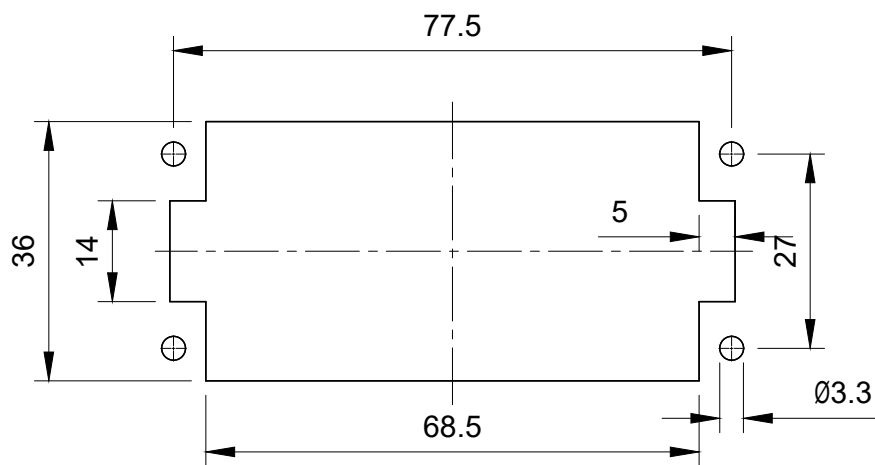

Panel cut out

 All Dimensions in mm Original Size DIN A4	Date 2019-12-15	Drawing No. TC4501134	Rev. A00	Scale 1:1
	 InKonn® InKonn (Suzhou) Electric Technology Co.,Ltd.	Part No. 10 32 016 3200	Created by Shuxu Huang	Checked by Yiyi Luo
Type Name IE-016-SF				