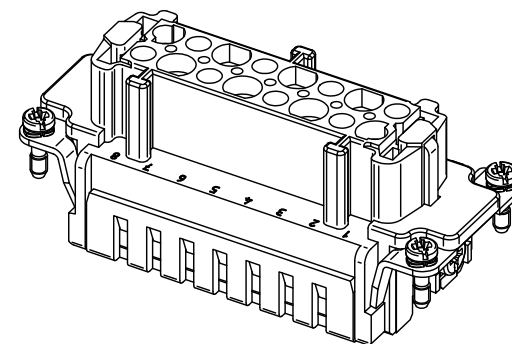

Panel cut out

 All Dimensions in mm Original Size DIN A4	Date 2019-12-15	Drawing No. TC4501134	Rev. A00	Scale 1:1
	 InKonn® InKonn (Suzhou) Electric Technology Co.,Ltd.	Part No. 10 32 016 3200	Created by Shuxu Huang	Checked by Yiyi Luo
Type Name IE-016-SF				